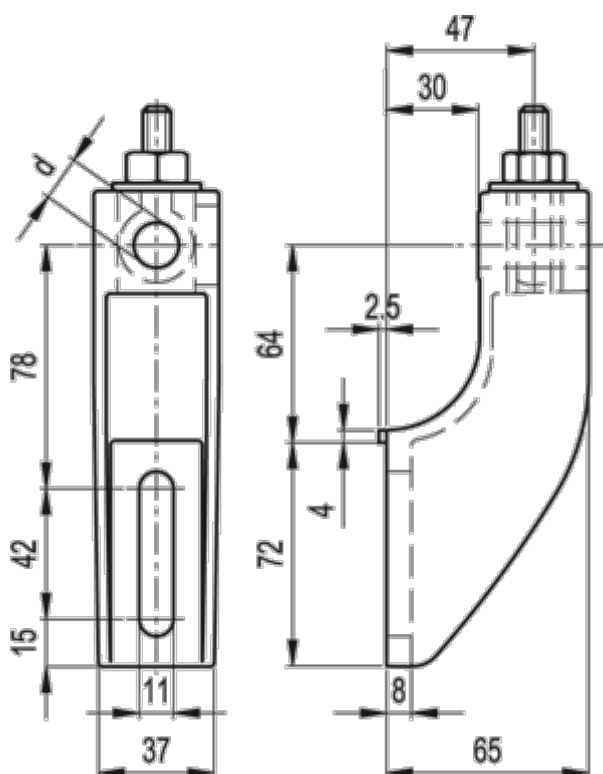

Data Sheet

Article number: 2310419655
Description: E+G Guide rail bracket
SPF.D-14

Measures

d = 14

Weight (g) = 170